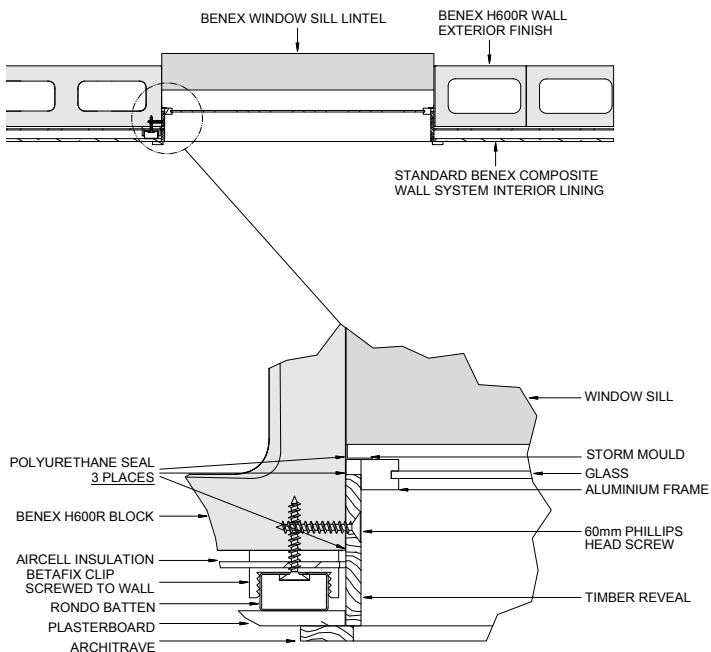

# Window Fixings

## ALUMINIUM WINDOW FRAME DETAILS

Fixing Windows to Benex is faster than other wall systems as frames are directly screw fixed into the Benex Opening with standard & appropriate Class 3 External Grade screws. No "Wall Plugs" required.