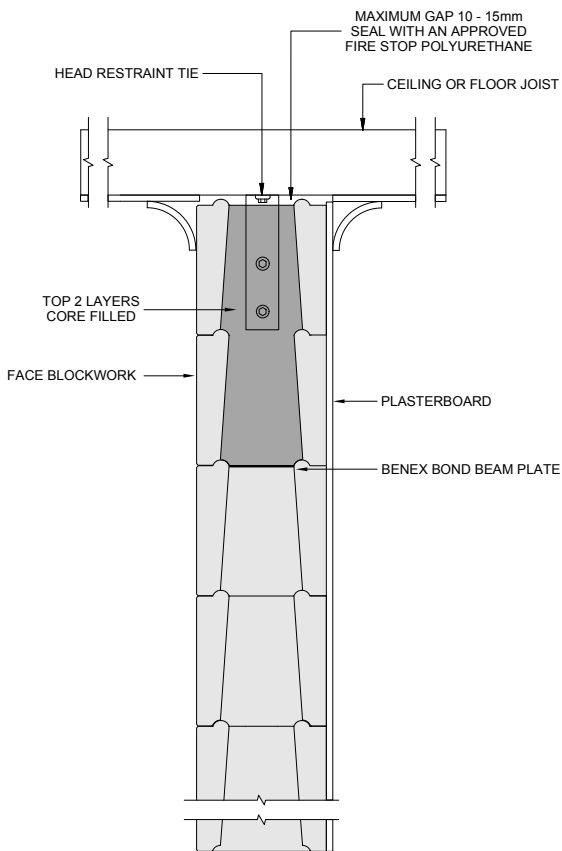

Intertenancy Wall Detail

TYPICAL INTERTENANCY WALL DETAIL
Rw 37 - NOT CORE-FILLED/NO PLASTERBOARD
Rw 50 - CORE-FILLED/PLASTERBOARD

When privacy and safety is paramount, building with a Benex Intertenancy Wall System will ensure the noise is significantly reduced and will control the spread of fire.